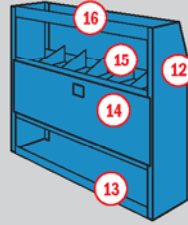

PLUMBER/HVAC

Our Plumber/HVAC packages cater to the wide range of equipment needed for your work. From small fittings to routers, there is a shelf, cabinet or drawer that will have it secured and ready to use. A window bulkhead provides full view of the cargo area while reducing noise in the driver's cab and retaining HVAC flow. All WEATHER GUARD Van Solutions packages are customizable and can be tailored to meet your specific storage needs with an extensive array of accessory components.

FULL-SIZE VAN PACKAGE # 600-3002

Package Ship Wt. 452

	Model	Description	Quantity
1	86510-3-01	Window Bulkhead	1
2	8875	Hard Hat Bracket	1
3	8443-3-01	42" x 14" Tapered Shelf Unit	1
4	8802-3-01	Retainer Lip	1
5	8502-3-01	Shelf Door	1
6	8918-3	18 Drawer Parts Cabinet	1
7	8125	25 Cardboard Bin Boxes	1
8	8453-3-01	51" x 14" Tapered Shelf Unit	1
9	8803-3-01	Retainer Lip	1
10	8112-3-01	Tall Dividers	1
11	8937-3-01	Back Panel	1
12	8453-3-01	51" x 14" Tapered Shelf Unit	1
13	8803-3-01	Retainer Lip	1
14	8503-3-01	Shelf Door	1
15	8937-3-01	Back Panel	1
16	8115-3-01	Sloped Dividers	1

SPRINTER VAN PACKAGE # 600-3042

Package Ship Wt. 617

	Model	Description	Quantity
1	85500-3-02	Screen Bulkhead	1
2	85555-3-01	Swing Door Hinge Kit	1
3	8474-3-01	42" x 14" Tapered Shelf Unit	1
4	8502-3-01	Shelf Door	1
5	8935-3-01	Back Panel	1
6	8802-3-01	Retainer Lip	1
7	8361-3	Literature Holder	1
8	8476-3-01	69" x 14" Tapered Shelf	1
9	8805-3-01	Retainer Lip	1
10	8873-3-01	Extension Cord Brackets (3)	1
11	8901-3	4 Drawer Unit	1
12	8902-3	2 Drawer Unit	1
13	8918-3	18 Drawer Parts Cabinet	1
14	7220	Cabinet Mounting Brackets	2
15	8475-3-01	51" x 14" Tapered Shelf Unit	1
16	8803-3-01	Retainer Lip	1
17	8882-3	Refrigerant Tank Holder	1