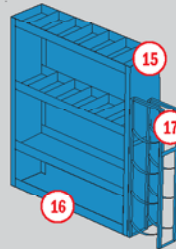

FULL-SIZE VAN PACKAGE # 600-3002

Package Ship Wt. 452

	Model	Description	Quantity
1	86510-3-01	Window Bulkhead	1
2	8875	Hard Hat Bracket	1
3	8443-3-01	42" x 14" Tapered Shelf Unit	1
4	8802-3-01	Retainer Lip	1
5	8502-3-01	Shelf Door	1
6	8918-3	18 Drawer Parts Cabinet	1
7	8125	25 Cardboard Bin Boxes	1
8	8453-3-01	51" x 14" Tapered Shelf Unit	1
9	8803-3-01	Retainer Lip	1
10	8112-3-01	Tall Dividers	1
11	8937-3-01	Back Panel	1
12	8453-3-01	51" x 14" Tapered Shelf Unit	1
13	8803-3-01	Retainer Lip	1
14	8503-3-01	Shelf Door	1
15	8937-3-01	Back Panel	1
16	8115-3-01	Sloped Dividers	1

SPRINTER VAN PACKAGE # 600-3042

Package Ship Wt. 617

	Model	Description	Quantity
1	85500-3-02	Screen Bulkhead	1
2	85555-3-01	Swing Door Hinge Kit	1
3	8474-3-01	42" x 14" Tapered Shelf Unit	1
4	8502-3-01	Shelf Door	1
5	8935-3-01	Back Panel	1
6	8802-3-01	Retainer Lip	1
7	8361-3	Literature Holder	1
8	8476-3-01	69" x 14" Tapered Shelf	1
9	8805-3-01	Retainer Lip	1
10	8873-3-01	Extension Cord Brackets (3)	1
11	8901-3	4 Drawer Unit	1
12	8902-3	2 Drawer Unit	1
13	8918-3	18 Drawer Parts Cabinet	1
14	7220	Cabinet Mounting Brackets	2
15	8475-3-01	51" x 14" Tapered Shelf Unit	1
16	8803-3-01	Retainer Lip	1
17	8882-3	Refrigerant Tank Holder	1

CUBE VAN PACKAGE # 600-3022

Package Ship Wt. 806

	Model	Description	Quantity
1	8380-3-01	42" x 18" Shelf Unit	1
2	8385-3-01	69" x 18" Shelf Unit	1
3	8805-3-01	Retainer Lip	1
4	8875	Hard Hat Bracket	1
5	8901-3	4 Drawer Unit	1
6	8902-3	2 Drawer Unit	1
7	8918-3	18 Drawer Parts Cabinet	1
8	8880-3	Literature Holder	1
9	8078-3-01	Cabinet Mounting Brackets	3
10	8393-3-01	42" x 24" Shelf Unit	1
11	8802-3-01	Retainer Lip	1
12	8502-3-01	Shelf Door	1
13	8935-3-01	Back Panel	1
14	8361-3	Literature Holder	1
15	8394-3-01	51" x 24" Shelf Unit	1
16	8803-3-01	Retainer Lip	1
17	8503-3-01	Shelf Door	1
18	8937-3-01	Back Panel	1
19	8882-3	Refrigerant Tank Holder	1