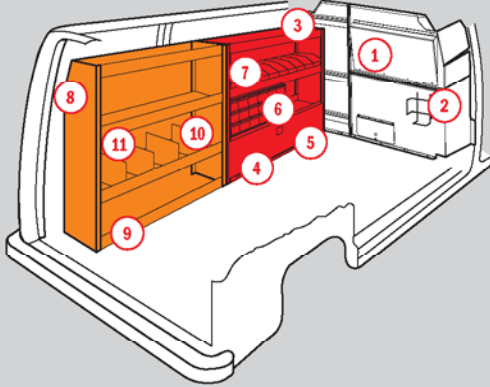

PLUMBER/HVAC

Our Plumber/HVAC packages cater to the wide range of equipment needed for your work. From small fittings to routers, there is a shelf, cabinet or drawer that will have it secured and ready to use. A window bulkhead provides full view of the cargo area while reducing noise in the driver's cab and retaining HVAC flow. All WEATHER GUARD Van Solutions packages are customizable and can be tailored to meet your specific storage needs with an extensive array of accessory components.

FULL-SIZE VAN PACKAGE # 600-3002

Package Ship Wt. 452

	Model	Description	Quantity
1	86510-3-01	Window Bulkhead	1
2	8875	Hard Hat Bracket	1
3	8443-3-01	42" x 14" Tapered Shelf Unit	1
4	8802-3-01	Retainer Lip	1
5	8502-3-01	Shelf Door	1
6	8918-3	18 Drawer Parts Cabinet	1
7	8125	25 Cardboard Bin Boxes	1
8	8453-3-01	51" x 14" Tapered Shelf Unit	1
9	8803-3-01	Retainer Lip	1
10	8112-3-01	Tall Dividers	1
11	8937-3-01	Back Panel	1
12	8453-3-01	51" x 14" Tapered Shelf Unit	1
13	8803-3-01	Retainer Lip	1
14	8503-3-01	Shelf Door	1
15	8937-3-01	Back Panel	1
16	8115-3-01	Sloped Dividers	1

CUBE VAN PACKAGE # 600-3022

Package Ship Wt. 806

	Model	Description	Quantity
1	8380-3-01	42" x 18" Shelf Unit	1
2	8385-3-01	69" x 18" Shelf Unit	1
3	8805-3-01	Retainer Lip	1
4	8875	Hard Hat Bracket	1
5	8901-3	4 Drawer Unit	1
6	8902-3	2 Drawer Unit	1
7	8918-3	18 Drawer Parts Cabinet	1
8	8880-3	Literature Holder	1
9	8078-3-01	Cabinet Mounting Brackets	3
10	8393-3-01	42" x 24" Shelf Unit	1
11	8802-3-01	Retainer Lip	1
12	8502-3-01	Shelf Door	1
13	8935-3-01	Back Panel	1
14	8361-3	Literature Holder	1
15	8394-3-01	51" x 24" Shelf Unit	1
16	8803-3-01	Retainer Lip	1
17	8503-3-01	Shelf Door	1
18	8937-3-01	Back Panel	1
19	8882-3	Refrigerant Tank Holder	1