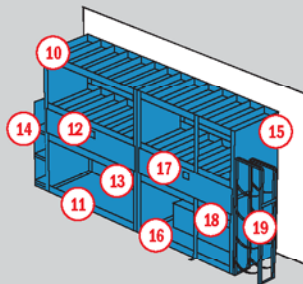

FULL-SIZE VAN PACKAGE # 600-3002

Package Ship Wt. 452

	Model	Description	Quantity
1	86510-3-01	Window Bulkhead	1
2	8875	Hard Hat Bracket	1
3	8443-3-01	42" x 14" Tapered Shelf Unit	1
4	8802-3-01	Retainer Lip	1
5	8502-3-01	Shelf Door	1
6	8918-3	18 Drawer Parts Cabinet	1
7	8125	25 Cardboard Bin Boxes	1
8	8453-3-01	51" x 14" Tapered Shelf Unit	1
9	8803-3-01	Retainer Lip	1
10	8112-3-01	Tall Dividers	1
11	8937-3-01	Back Panel	1
12	8453-3-01	51" x 14" Tapered Shelf Unit	1
13	8803-3-01	Retainer Lip	1
14	8503-3-01	Shelf Door	1
15	8937-3-01	Back Panel	1
16	8115-3-01	Sloped Dividers	1

SPRINTER VAN PACKAGE # 600-3042

Package Ship Wt. 617

	Model	Description	Quantity
1	85500-3-02	Screen Bulkhead	1
2	85555-3-01	Swing Door Hinge Kit	1
3	8474-3-01	42" x 14" Tapered Shelf Unit	1
4	8502-3-01	Shelf Door	1
5	8935-3-01	Back Panel	1
6	8802-3-01	Retainer Lip	1
7	8361-3	Literature Holder	1
8	8476-3-01	69" x 14" Tapered Shelf	1
9	8805-3-01	Retainer Lip	1
10	8873-3-01	Extension Cord Brackets (3)	1
11	8901-3	4 Drawer Unit	1
12	8902-3	2 Drawer Unit	1
13	8918-3	18 Drawer Parts Cabinet	1
14	7220	Cabinet Mounting Brackets	2
15	8475-3-01	51" x 14" Tapered Shelf Unit	1
16	8803-3-01	Retainer Lip	1
17	8882-3	Refrigerant Tank Holder	1

CUBE VAN PACKAGE # 600-3022

Package Ship Wt. 806

	Model	Description	Quantity
1	8380-3-01	42" x 18" Shelf Unit	1
2	8385-3-01	69" x 18" Shelf Unit	1
3	8805-3-01	Retainer Lip	1
4	8875	Hard Hat Bracket	1
5	8901-3	4 Drawer Unit	1
6	8902-3	2 Drawer Unit	1
7	8918-3	18 Drawer Parts Cabinet	1
8	8880-3	Literature Holder	1
9	8078-3-01	Cabinet Mounting Brackets	3
10	8393-3-01	42" x 24" Shelf Unit	1
11	8802-3-01	Retainer Lip	1
12	8502-3-01	Shelf Door	1
13	8935-3-01	Back Panel	1
14	8361-3	Literature Holder	1
15	8394-3-01	51" x 24" Shelf Unit	1
16	8803-3-01	Retainer Lip	1
17	8503-3-01	Shelf Door	1
18	8937-3-01	Back Panel	1
19	8882-3	Refrigerant Tank Holder	1