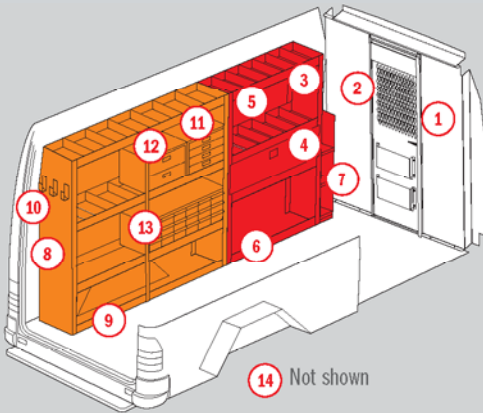

PLUMBER/HVAC

Our Plumber/HVAC packages cater to the wide range of equipment needed for your work. From small fittings to routers, there is a shelf, cabinet or drawer that will have it secured and ready to use. A window bulkhead provides full view of the cargo area while reducing noise in the driver's cab and retaining HVAC flow. All WEATHER GUARD Van Solutions packages are customizable and can be tailored to meet your specific storage needs with an extensive array of accessory components.

FULL-SIZE VAN PACKAGE # 600-3002

Package Ship Wt. 452

	Model	Description	Quantity
1	86510-3-01	Window Bulkhead	1
2	8875	Hard Hat Bracket	1
3	8443-3-01	42" x 14" Tapered Shelf Unit	1
4	8802-3-01	Retainer Lip	1
5	8502-3-01	Shelf Door	1
6	8918-3	18 Drawer Parts Cabinet	1
7	8125	25 Cardboard Bin Boxes	1
8	8453-3-01	51" x 14" Tapered Shelf Unit	1
9	8803-3-01	Retainer Lip	1
10	8112-3-01	Tall Dividers	1
11	8937-3-01	Back Panel	1
12	8453-3-01	51" x 14" Tapered Shelf Unit	1
13	8803-3-01	Retainer Lip	1
14	8503-3-01	Shelf Door	1
15	8937-3-01	Back Panel	1
16	8115-3-01	Sloped Dividers	1

SPRINTER VAN PACKAGE # 600-3042

Package Ship Wt. 617

	Model	Description	Quantity
1	85500-3-02	Screen Bulkhead	1
2	85555-3-01	Swing Door Hinge Kit	1
3	8474-3-01	42" x 14" Tapered Shelf Unit	1
4	8502-3-01	Shelf Door	1
5	8935-3-01	Back Panel	1
6	8802-3-01	Retainer Lip	1
7	8361-3	Literature Holder	1
8	8476-3-01	69" x 14" Tapered Shelf	1
9	8805-3-01	Retainer Lip	1
10	8873-3-01	Extension Cord Brackets (3)	1
11	8901-3	4 Drawer Unit	1
12	8902-3	2 Drawer Unit	1
13	8918-3	18 Drawer Parts Cabinet	1
14	7220	Cabinet Mounting Brackets	2
15	8475-3-01	51" x 14" Tapered Shelf Unit	1
16	8803-3-01	Retainer Lip	1
17	8882-3	Refrigerant Tank Holder	1