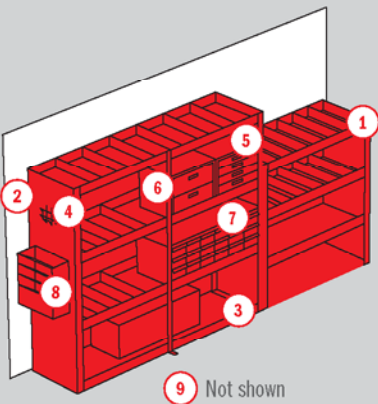

FULL-SIZE VAN PACKAGE # 600-3002

Package Ship Wt. 452

	Model	Description	Quantity
1	86510-3-01	Window Bulkhead	1
2	8875	Hard Hat Bracket	1
3	8443-3-01	42" x 14" Tapered Shelf Unit	1
4	8802-3-01	Retainer Lip	1
5	8502-3-01	Shelf Door	1
6	8918-3	18 Drawer Parts Cabinet	1
7	8125	25 Cardboard Bin Boxes	1
8	8453-3-01	51" x 14" Tapered Shelf Unit	1
9	8803-3-01	Retainer Lip	1
10	8112-3-01	Tall Dividers	1
11	8937-3-01	Back Panel	1
12	8453-3-01	51" x 14" Tapered Shelf Unit	1
13	8803-3-01	Retainer Lip	1
14	8503-3-01	Shelf Door	1
15	8937-3-01	Back Panel	1
16	8115-3-01	Sloped Dividers	1

SPRINTER VAN PACKAGE # 600-3042

Package Ship Wt. 617

	Model	Description	Quantity
1	85500-3-02	Screen Bulkhead	1
2	85555-3-01	Swing Door Hinge Kit	1
3	8474-3-01	42" x 14" Tapered Shelf Unit	1
4	8502-3-01	Shelf Door	1
5	8935-3-01	Back Panel	1
6	8802-3-01	Retainer Lip	1
7	8361-3	Literature Holder	1
8	8476-3-01	69" x 14" Tapered Shelf	1
9	8805-3-01	Retainer Lip	1
10	8873-3-01	Extension Cord Brackets (3)	1
11	8901-3	4 Drawer Unit	1
12	8902-3	2 Drawer Unit	1
13	8918-3	18 Drawer Parts Cabinet	1
14	7220	Cabinet Mounting Brackets	2
15	8475-3-01	51" x 14" Tapered Shelf Unit	1
16	8803-3-01	Retainer Lip	1
17	8882-3	Refrigerant Tank Holder	1

CUBE VAN PACKAGE # 600-3022

Package Ship Wt. 806

	Model	Description	Quantity
1	8380-3-01	42" x 18" Shelf Unit	1
2	8385-3-01	69" x 18" Shelf Unit	1
3	8805-3-01	Retainer Lip	1
4	8875	Hard Hat Bracket	1
5	8901-3	4 Drawer Unit	1
6	8902-3	2 Drawer Unit	1
7	8918-3	18 Drawer Parts Cabinet	1
8	8880-3	Literature Holder	1
9	8078-3-01	Cabinet Mounting Brackets	3
10	8393-3-01	42" x 24" Shelf Unit	1
11	8802-3-01	Retainer Lip	1
12	8502-3-01	Shelf Door	1
13	8935-3-01	Back Panel	1
14	8361-3	Literature Holder	1
15	8394-3-01	51" x 24" Shelf Unit	1
16	8803-3-01	Retainer Lip	1
17	8503-3-01	Shelf Door	1
18	8937-3-01	Back Panel	1
19	8882-3	Refrigerant Tank Holder	1