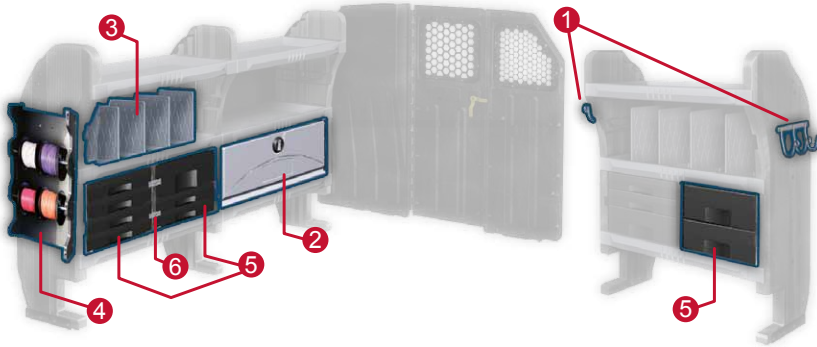

+ TRADE UPGRADES

GM CSS™ ELECTRICAL UPGRADE			
Item#	Part#	Description	Qty.
1	025527KP	Triple Utility Hook	2
2	028656KP	Composite Lockable Storage Door	1
3	028657KP	Composite Divider Pack of 4	1
4	028663KP	Composite Wire Spool Holder	1
5	029613KP	Composite Drawer Pack (1 Lg / 2 Sm)	3
6	029755KP	Composite Drawer Center with Latches	1