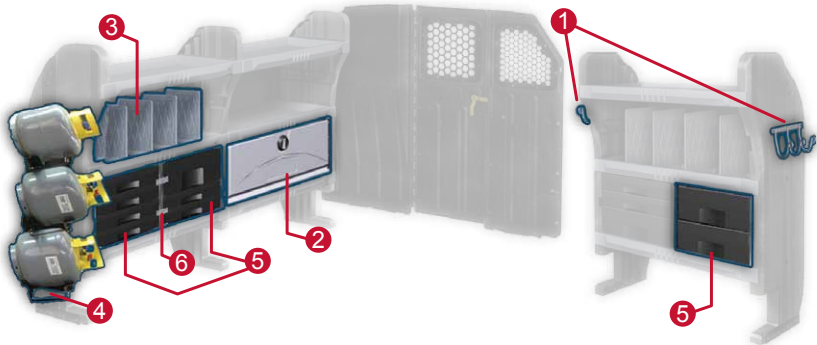

GM CSS™ PHVAC UPGRADE			
Item#	Part#	Description	Qty.
1	025527KP	Triple Utility Hook	2
2	028656KP	Composite Lockable Storage Door	1
3	028657KP	Composite Divider Pack of 4	1
4	028666KP	Freon Tank Holder*	1
5	029613KP	Composite Drawer Pack (1 Lg / 2 Sm)	3
6	029755KP	Composite Drawer Center with Latches	1

*Freon tanks not included

GM BUSINESS CHOICE
Contour Storage System® • Protecta Cargo
Masterack® Commercial Steel Packages

**OPTION B
UPFIT CASH**

Eligible commercial customers receive upfit assistance on GM cargo vans. Select any new GM van from dealer stock and let your commercial program installer complete the work for you. See your local Chevrolet or GMC dealer for qualification requirements and details.