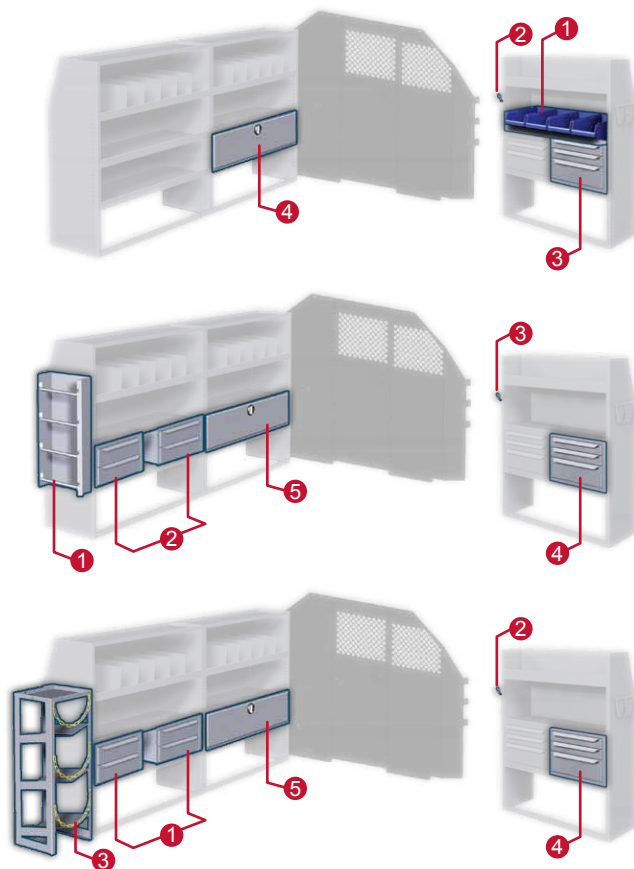

+ TRADE UPGRADES

GM GENERAL SERVICE UPGRADE			
Item#	Part#	Description	Qty.
1	021471KP	Plastic Tote Bins	4
2	025527KP	Triple Utility Hook	1
3	027259KP	Three Drawer Cabinet	1
4	027498KP	Lockable Toolbox Door	1

GM ELECTRICAL CONTRACTORS UPGRADE			
Item#	Part#	Description	Qty.
1	024304KP	Wire Spool Carrier	1
2	025070KP	Two Drawer Cabinet	2
3	025527KP	Triple Utility Hook	1
4	027259KP	Three Drawer Cabinet	1
5	027498KP	Lockable Toolbox Door	1

GM PHVAC CONTRACTORS UPGRADE			
Item#	Part#	Description	Qty.
1	025070KP	Two Drawer Cabinet	2
2	025527KP	Triple Utility Hook	1
3	025545KP	3-30# Freon Tank Rack	1
4	027259KP	Three Drawer Cabinet	1
5	027498KP	Lockable Toolbox Door	1

Accessorize Your Van Interior!

Order accessories to help organize your interior. Cab Organizer™ features lift up lid and safety latch that allows the top to slide forward to create a handy writing desk. Hard hat holder securely stores standard hard hats. Also available is our ten person first aid kit and holder, a safety necessity for any mobile workplace.

ACCESSORIES	
Part#	Description
021782KP	First Aid Kit
020122KP	First Aid Kit Holder
021742KP	Cab Organizer™
027504KP	Hard Hat Holder