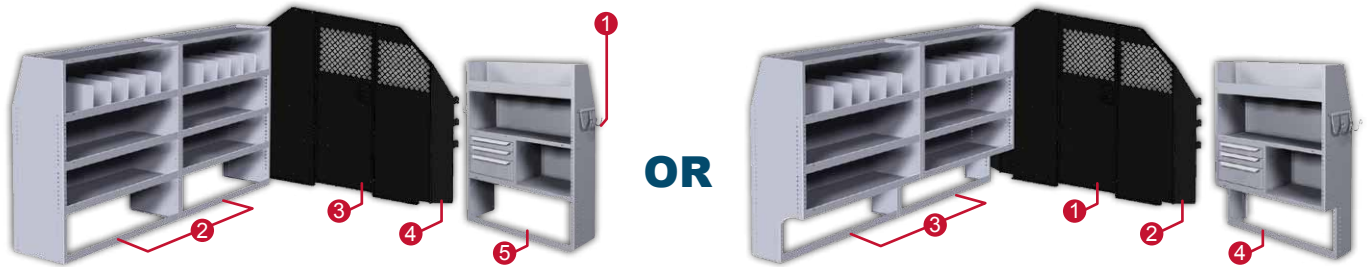

*Freon tanks not included

GM BUSINESS CHOICE
Contour Storage System® • Protecta Cargo
Masterack® Commercial Steel Packages

**OPTION B
UPFIT CASH**

Eligible commercial customers receive upfit assistance on GM cargo vans. Select any new GM van from dealer stock and let your commercial program installer complete the work for you. See your local Chevrolet or GMC dealer for qualification requirements and details.

masterack®

COMMERCIAL STEEL PACKAGES

Choose from eight of America's best selling steel van interiors, the same commercial grade equipment used by the nation's largest fleets.

Optional Space saving steel uprights maximize floor space and allow for storage of 4' x 8' sheet materials.